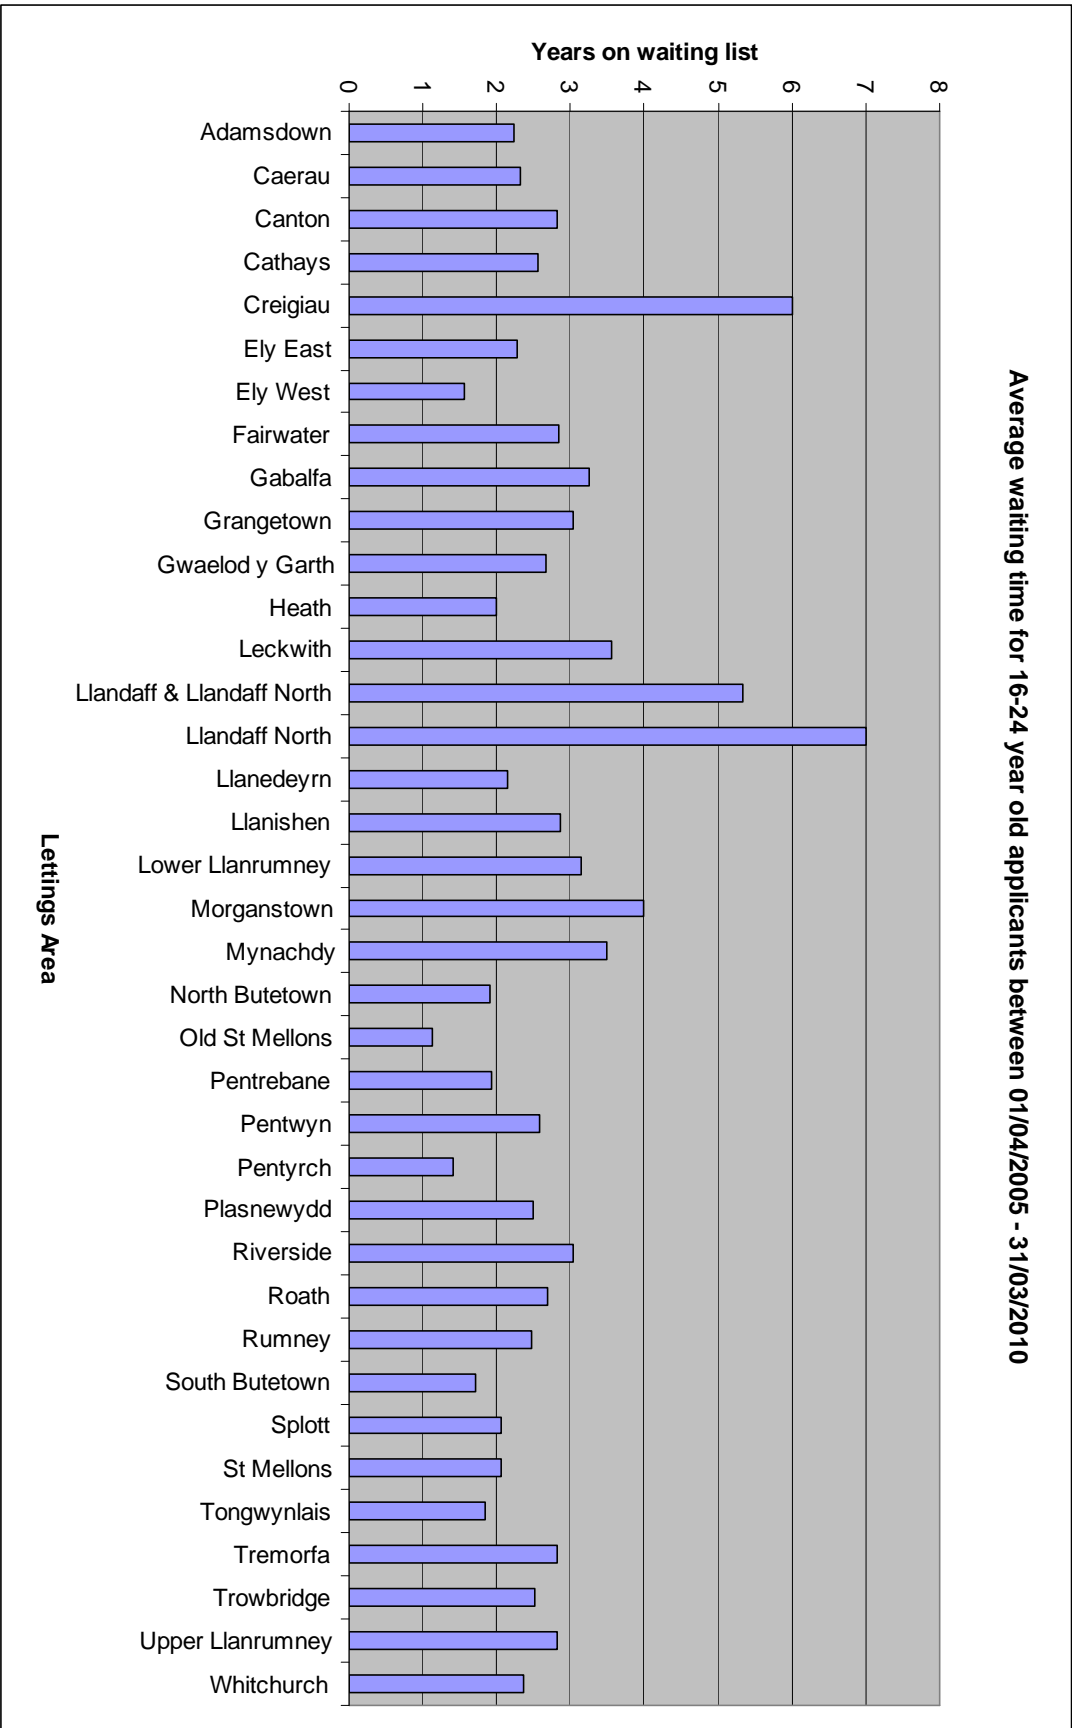

Average of Waiting time in years	
Lettings Area	Total
Adamsdown	2.228571
Caerau	2.328
Canton	2.818182
Cathays	2.555556
Creigiau	6
Ely East	2.268817
Ely West	1.564815
Fairwater	2.846154
Gabalfa	3.25
Grangetown	3.038462
Gwaelod y Garth	2.666667
Heath	2
Leckwith	3.555556
Llandaff & Llandaff North	5.333333
Llandaff North	7
Llanedeyrn	2.155844
Llanishen	2.853659
Lower Llanrumney	3.153846
Morganstown	4
Mynachdy	3.5
North Butetown	1.911765
Old St Mellons	1.125
Pentrebane	1.9375
Pentwyn	2.583333
Pentyrch	1.4
Plasnewydd	2.5
Riverside	3.030303
Roath	2.689655
Rumney	2.478261
South Butetown	1.72
Splott	2.052632
St Mellons	2.055556
Tongwynlais	1.846154
Tremorfa	2.818182
Trowbridge	2.522388
Upper Llanrumney	2.8125
Whitchurch	2.370968

Median waiting time in years	
Lettings Area	Total
Adamsdown	2
Caerau	2
Canton	3
Cathays	2
Creigiau	6
Ely East	2
Ely West	1
Fairwater	3
Gabalfa	3.5
Grangetown	3
Gwaelod y Garth	3
Heath	2
Leckwith	3
Llandaff & Llandaff North	5
Llandaff North	7
Llanedeyrn	2
Llanishen	3
Lower Llanrumney	3
Morganstown	3
Mynachdy	3.5
North Butetown	1
Old St Mellons	1
Pentrebane	2
Pentwyn	2
Pentyrch	1
Plasnewydd	2.5
Riverside	3
Roath	2
Rumney	3
South Butetown	1
Splott	2
St Mellons	2
Tongwynlais	2
Tremorfa	2
Trowbridge	2
Upper Llanrumney	3
Whitchurch	2

Mode waiting time in years	
Lettings Area	Total
Adamsdown	2
Caerau	1
Canton	0
Cathays	1
Creigiau	#N/A
Ely East	2
Ely West	0
Fairwater	2
Gabalfa	#N/A
Grangetown	3
Gwaelod y Garth	3
Heath	#N/A
Leckwith	3
Llandaff & Llandaff North	#N/A
Llandaff North	#N/A
Llanedeyrn	2
Llanishen	3
Lower Llanrumney	3
Morganstown	0
Mynachdy	#N/A
North Butetown	1
Old St Mellons	1
Pentrebane	1
Pentwyn	2
Pentyrch	0
Plasnewydd	4
Riverside	2
Roath	2
Rumney	3
South Butetown	1
Splott	3
St Mellons	1
Tongwynlais	0
Tremorfa	2
Trowbridge	1
Upper Llanrumney	3
Whitchurch	1